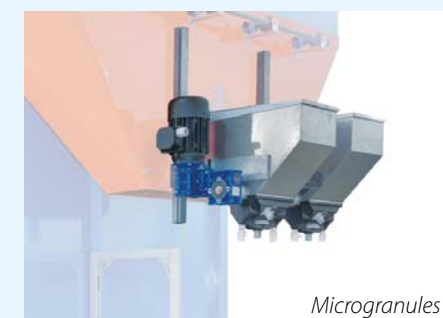

Granules

Microgranules

Fertilizer dispenser in granules/microgranules.