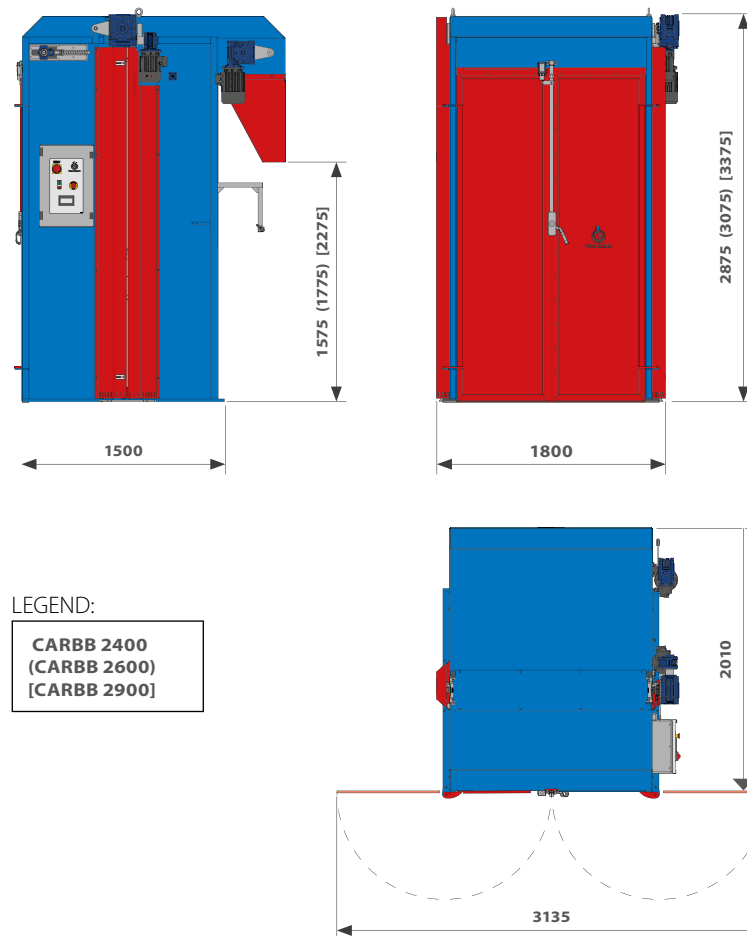

Video

MACHINE DESCRIPTION

The CRABB vertical big-bale loader is enabled to have homogeneous and uniform soil through the horizontal scraping system.

Space saving design, high capacity and less maintenance. An efficient and strong machine, safe to use.

TECHNICAL SPECIFICATIONS

- The machine is completely controlled by a PLC and the functions are shown on display.
- Any outstanding or bending parts ensure maximum safety for the operator.
- Automatic chain tensioners.
- Acoustic signal of end bale.
- Lifting control with frequency driver, which allows a medium speed of drawing near, a minimum speed of precessing and a rapid come back to the loading position.
- Excellent homogeneity and smoothness of the processed soil, due to the combination of the rising up of the horizontal scraping.
- The bale, closed inside the machine, keeps the right humidity also during the rest periods.
- Optical sensor for an automatic control of the loading level.
- Outside indicator of the level of the bale that is being processed.

TECHNICAL DATA	M.U.	CARBB 2400	CARBB 2600	CARBB 2900
HOURLY PRODUCTION (max)	bales/hour	3	3	3
BALES DIMENSIONS (max)	mm	1200x1200	1200x1200	1200x1200
BALES HEIGHT (max)	mm	2400	2600	2900
WEIGHT	kg	1500	1550	1620
INSTALLED POWER	kW	3	3	3